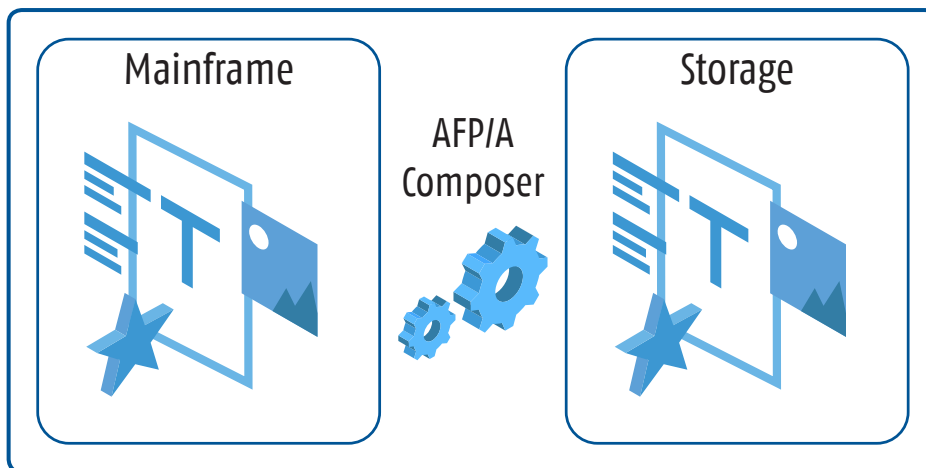

AFP2AFP/A Composer makes AFP data ready for archiving solutions

Making AFP/A data available to other archiving solutions is a key element in the on-going host development. It is a priority to store the original document including all AFP resources making sure everything can be retrieved in the original form any time in the future nomatter where the files reside.

The AFP/A composer bundles an AFP file with all included resources and stores in in the specified data set on the mainframe. The authenticity of the original file is maintained for 5, 10 or more years.

Ready for AFP/A ISO standard

AFP/A Composer is prepared to support the new AFP/Archive (AFP/A) standard. ISO 18565:2015 specifies the AFP document architecture by defining a subset appropriate for long-term preservation and retrieval of documents and resources.

Key features

- ✓ Bundles AFP output file with all resources included in the original file
- ✓ Make AFP output files ready for archiving
- ✓ Compliant with all z/OS® levels
- ✓ Batch delivery of large AFP ourput files in AFP/A ISO standard compliant format
- ✓ Ready for AFP/Archive (AFP/A) ISO standard
- ✓ Input/Output via z/OS® data set
- ✓ Input format in AFP
- ✓ Support for outline fonts
- ✓ Output AFP/A

Our offices

France

40, rue du Général Malleret Joinville
BP 88 - 94402 Vitry sur Seine Cedex
Phone: +33 (0)1 4573 0940
Fax: +33 (0)1 4680 7071
E-mail: sales.fr@mpitech.com

Denmark

Vadstrupvej 35
DK-2880 Bagsvaerd
Phone: +45 4436 6000
E-mail: sales.dk@mpitech.com

United Kingdom

Anchor House, 50 High Street
Bagshot GU19 5AW
Phone: +44 (0)844 800 9803
Fax: +44 (0)1276 452 379
E-mail: sales.uk@mpitech.com

Germany

Bavariastrasse 7a
D-80336 Muenchen
Phone: +49 (0)89 35 4762 20
Fax: +49 (0)89 35 4762 11
E-mail: sales.de@mpitech.com

North America - West Coast

4952 Warner Avenue, Suite 301
Huntington Beach, CA 92649-5506
Phone: +1 (714) 840 8077
Fax: +1 (714) 840 2176
E-mail: sales.us@mpitech.com

North America - East Coast

2001 Jefferson Davis Highway, Suite 306
Arlington, VA 22202
Phone: +1 (703) 418 0680
Fax: +1 (703) 418 0684
E-mail: sales.us@mpitech.com