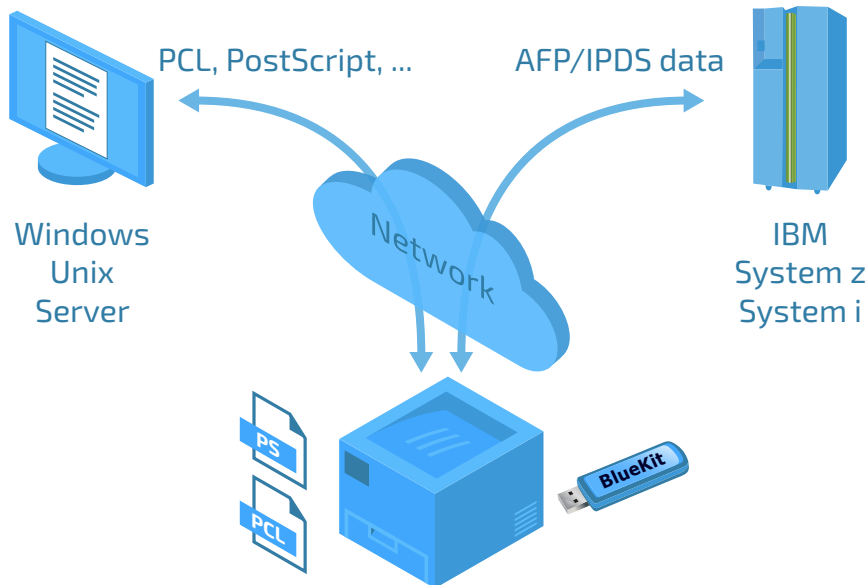

## IPDS Solution for HP LaserJet Printers - Simple Plug and Emulate printing

### BENEFITS and FUNCTIONALITY

- ✓ Provides Native Emulation capabilities. No other conversion process required.
- ✓ A Simple and easy to use Web or Local UI that allows to view and manage printers.
- ✓ Allows Margin adjustments, Page definition... etc
- ✓ Allows Full Colour Support, 2D BarCode support, high resolution input 240, 300 dpi.
- ✓ Exceptional Customer Service and Support
- ✓ Environment Friendly.