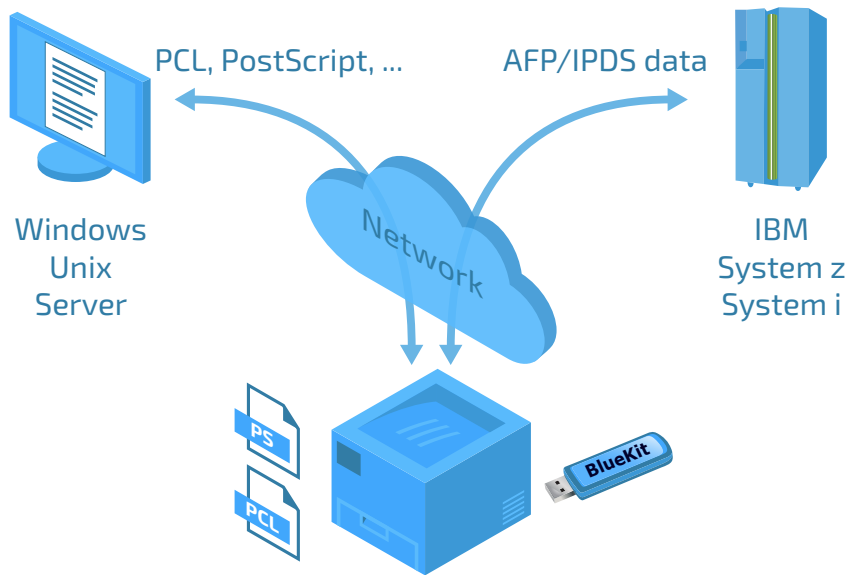

# IPDS Solution for HP LaserJet Printers – Simple Plug and Emulate printing

## BENEFITS and FUNCTIONALITY

- ✓ Provides Native Emulation capabilities. No other conversion process required.
- ✓ A Simple and easy to use Web or Local UI that allows to view and manage printers.
- ✓ Allows Margin adjustments, Page definition... etc
- ✓ Allows Full Colour Support, 2D BarCode support, high resolution input 240, 300 dpi.
- ✓ Exceptional Customer Service and Support
- ✓ Environment Friendly.